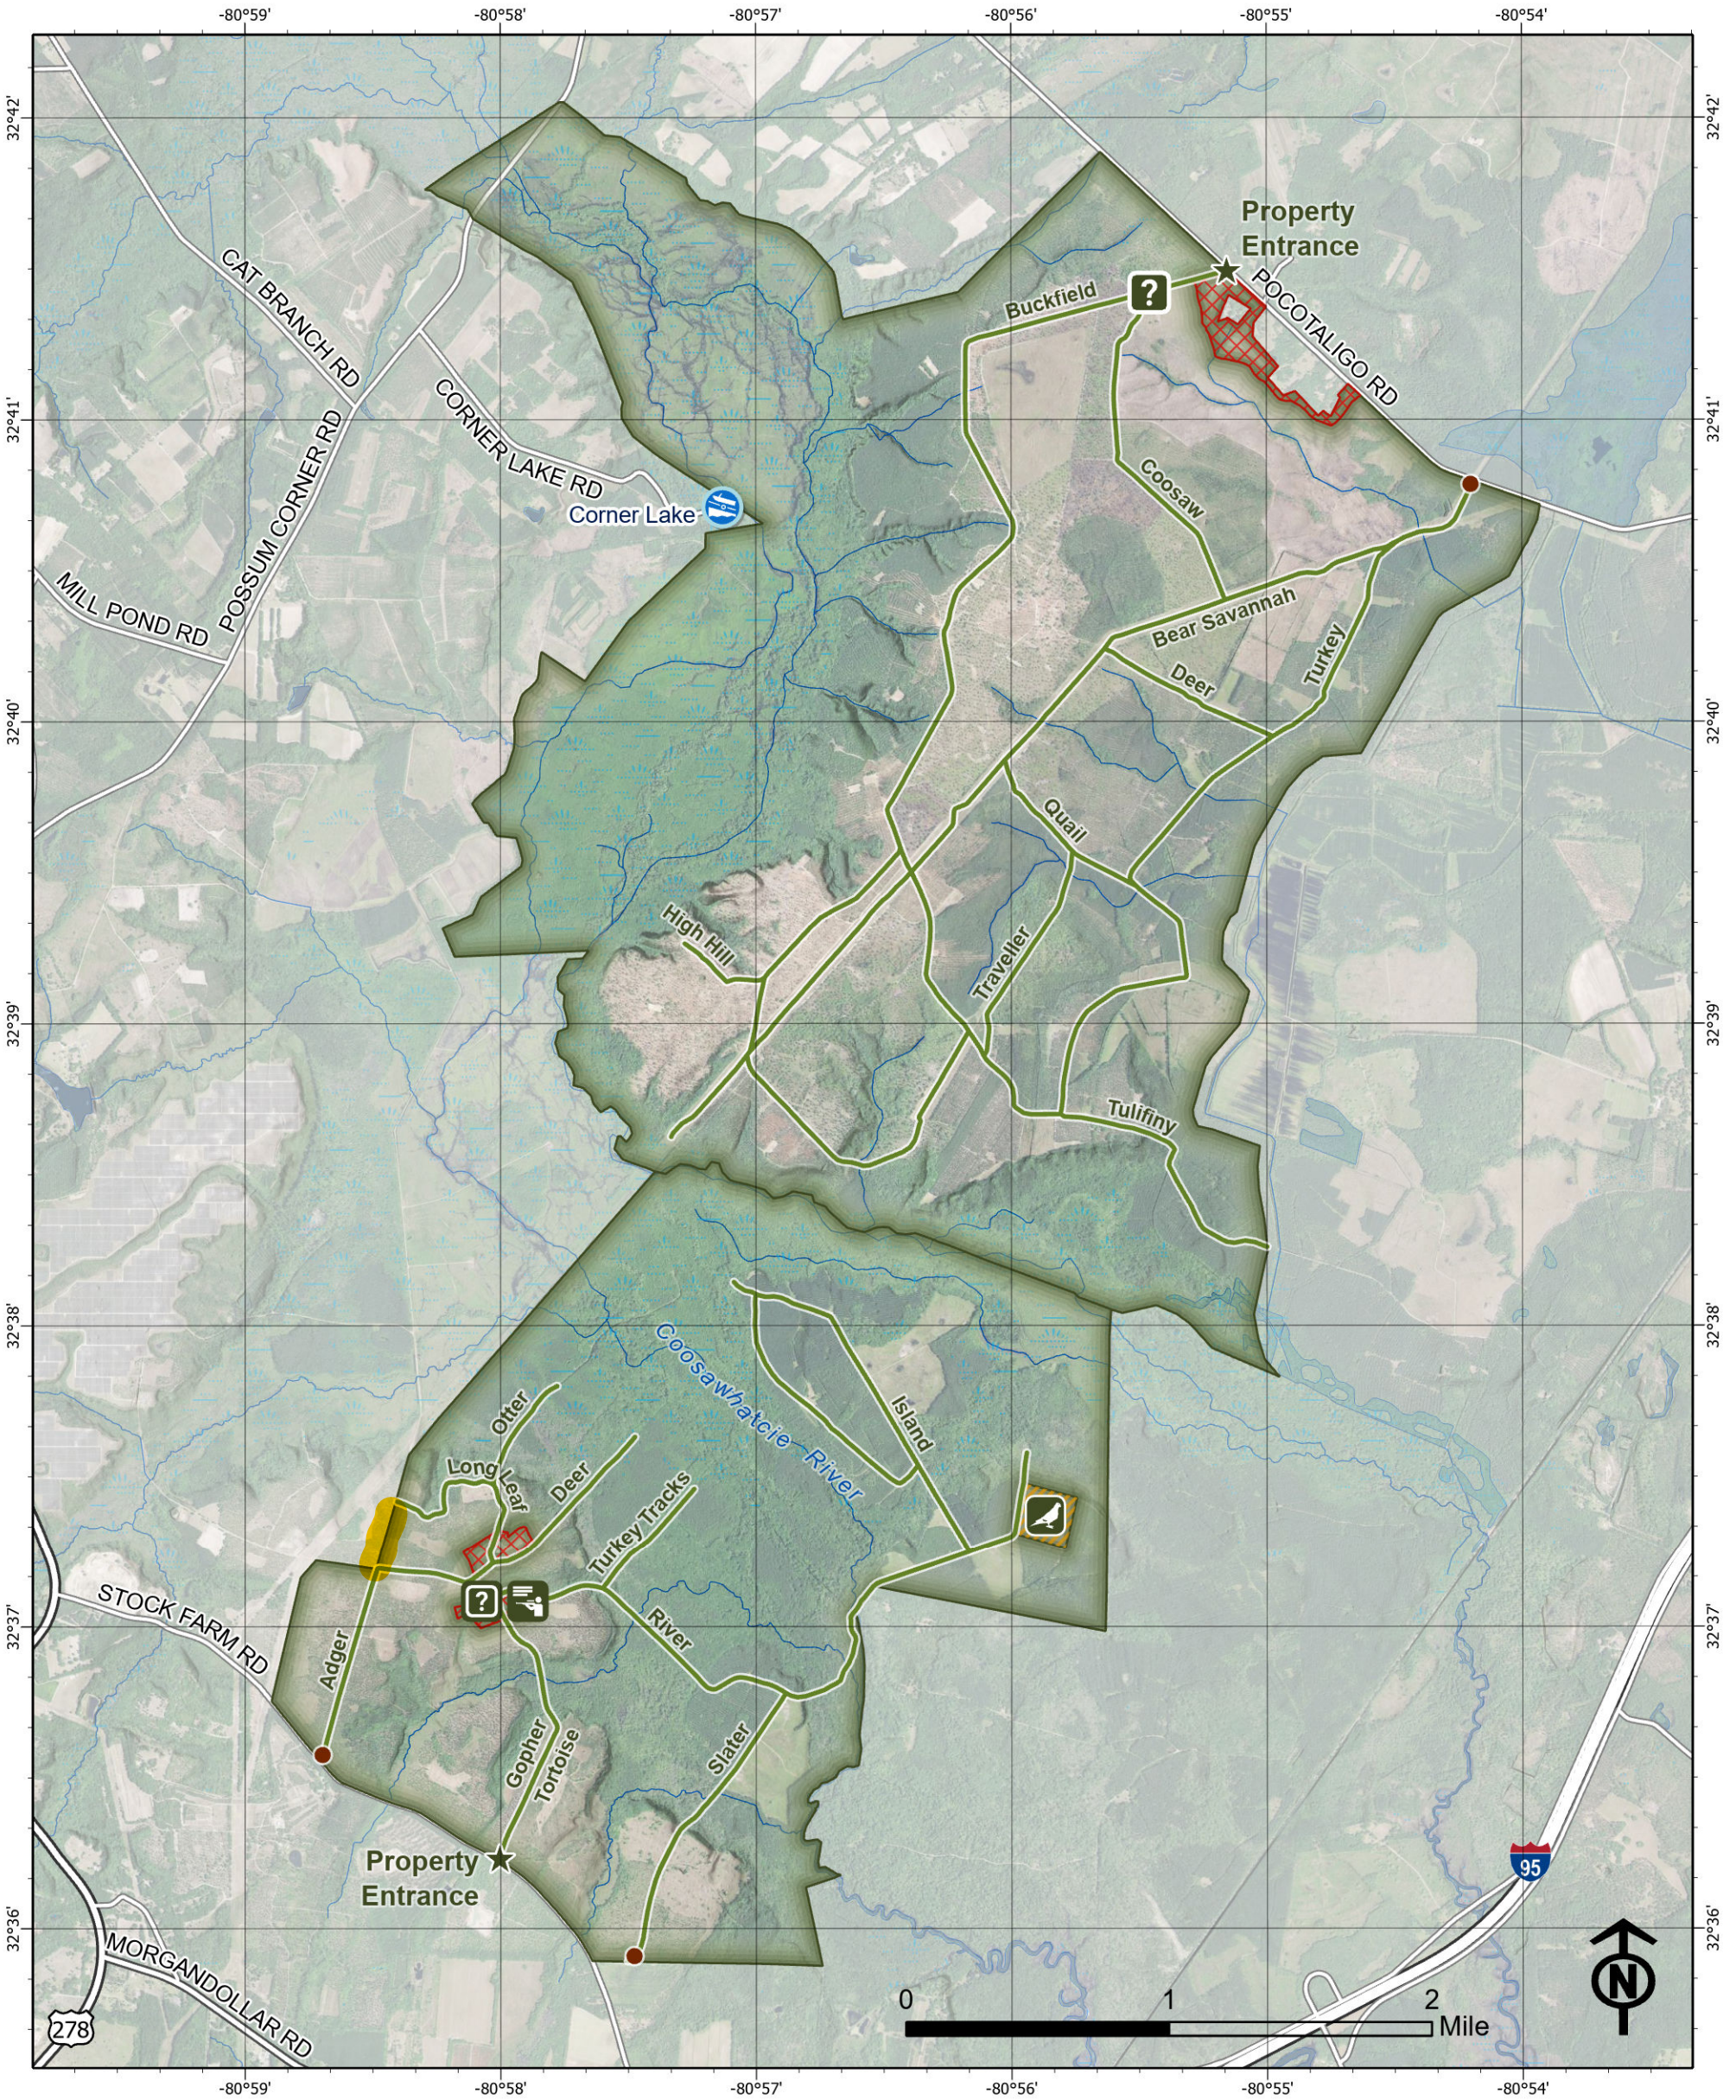

COOSAWHATCHIE

Heritage Preserve and Wildlife Management Area

Legend

- Safety Zone
- Dove Management Area
- Kiosk
- Kiosk - Hunter Sign In
- Road - Vehicles Allowed
- Gate
- Public Boat Ramps